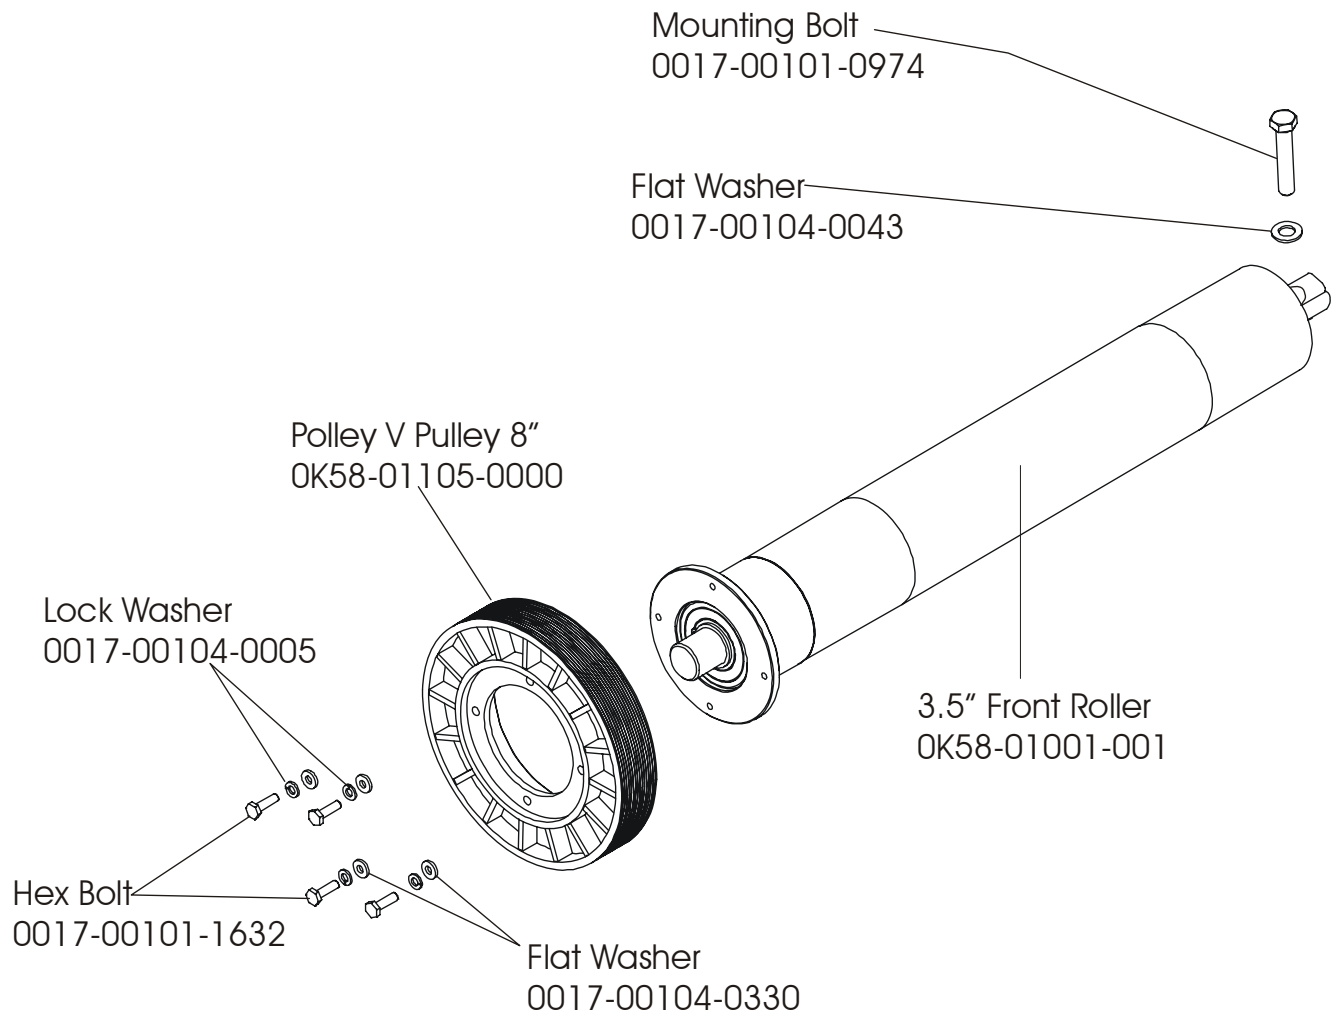

97TEZ-0xxx-01
S/N TWZ10000 and up

ARCTIC SILVER 97TEZ
Leg Leveler Assembly – AK58-00370-0000

97TEZ-0xxx-01
S/N TWZ100000 and up

ARCTIC SILVER 97TEZ
Front Roller Assembly--AK58-00066-0000

97TEZ-0xxx-01
S/N TWZ100000 and up